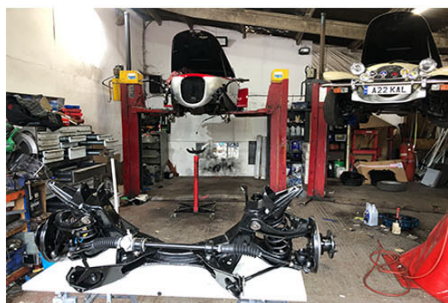

We have the skills and knowledge to refurbish Panthers after periods of storage, breathing new life into these classic vehicles. Our dedicated trimming service can make bespoke, made-to-measure hoods and covers, expertly fitted to enhance the aesthetics of your Panther. The accompanying photos serve as a testament to the diverse range of projects we have undertaken throughout the years.