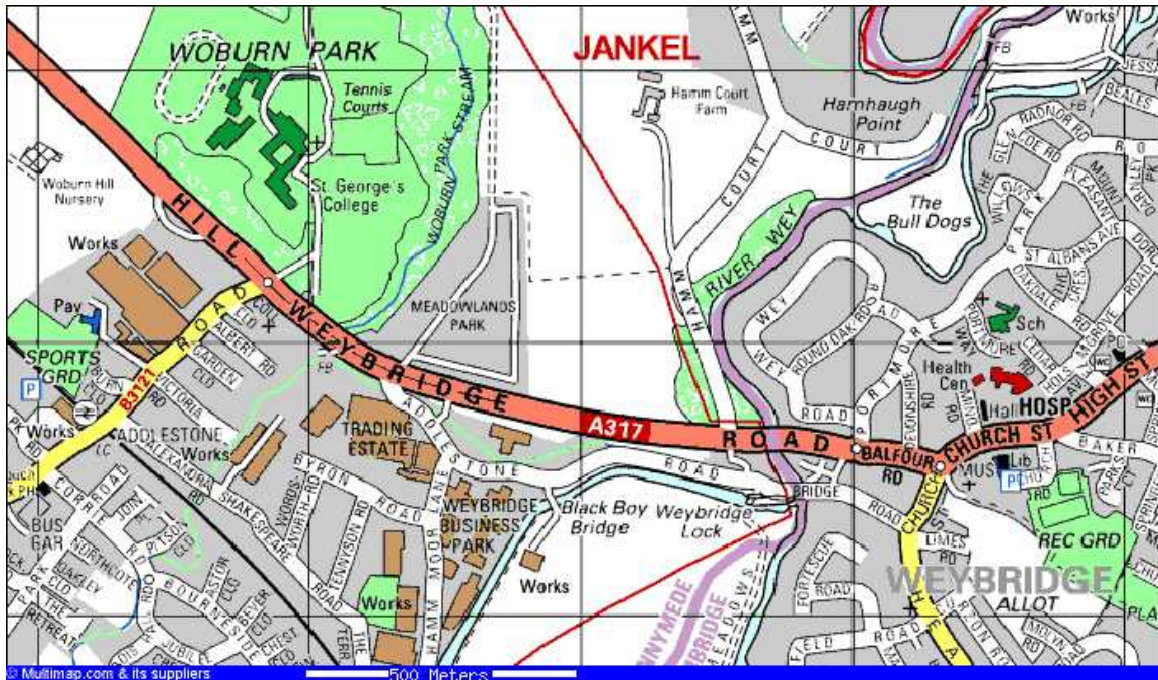

Automotive Engineers, Coachbuilders, Armourers And
Special Vehicle Manufacturers Since 1955

Using The M25 London Orbital Motorway:

Come off at Junction 11, take A317 into Weybridge.
Take 3rd exit to Weybridge at 1st roundabout.
Go across next small roundabout, pass Weybridge Business Park on right.
Near 30mph sign take left into Hamm Court.
Jankel facility is straight on at end of straight drive at Hamm Court Farm.
Visitor parking in front of white building with reception on left in courtyard.